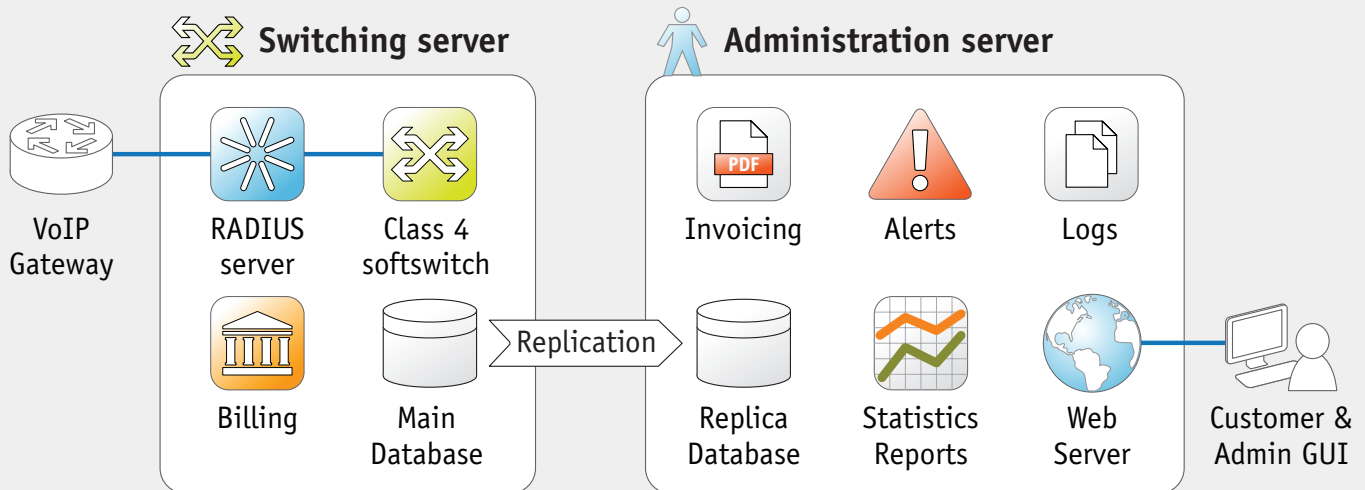

## Wholesale Switch: Affordable Reliability

**Wholesale Switch™ is a carrier grade SIP softswitch for small and medium VoIP wholesale carriers and SIP trunking providers**

- Integrated billing with advanced call management, authentication, and authorization
- Carrier grade reliability and security with PortaSwitch based core architecture and full data redundancy
- Variety of advanced routing options: LCR, profit-guarantee, adaptive, dynamic, time of day
- Extensive statistics and reports: ASR, cost/revenue
- Unlimited license for up to 3,000 concurrent calls
- Oracle Enterprise Linux OS and MySQL database
- Seamless software upgrades and the best technical support in industry provided by PortaOne

## Wholesale Switch Features & Architecture

### Billing and provisioning

- Prepaid and postpaid
- Ability to schedule future rate auto-change
- Rate modification history
- Automated carriers' rate lists uploading from CSV/ XLS files
- Peak and off-peak rates
- Flexible off- peak period definition
- Automatic balance offset for bilateral traffic exchange