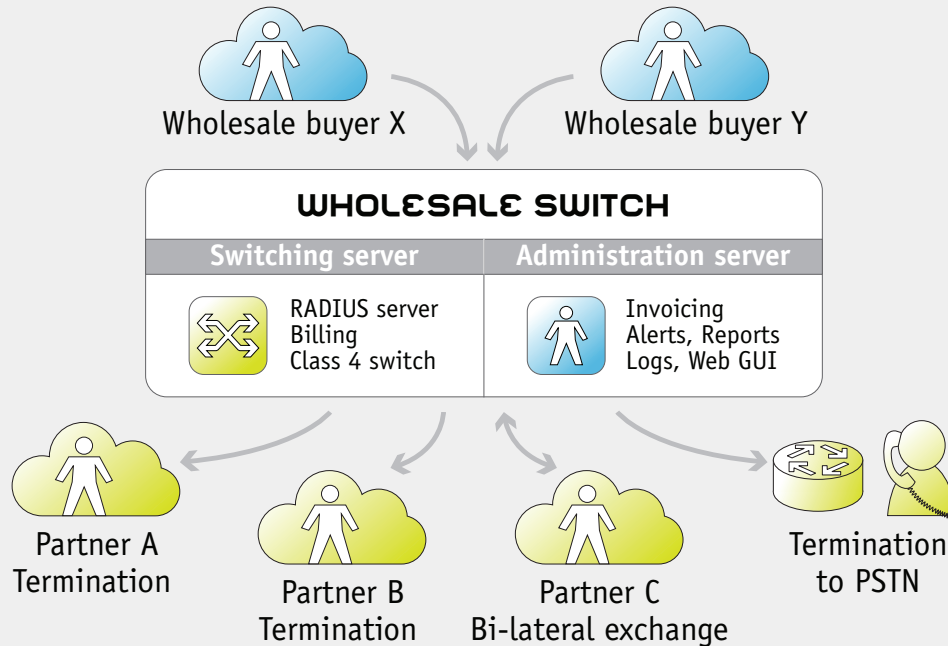

# WHOLESALE SWITCH

## Wholesale Switch: Affordable Reliability

**Wholesale Switch™ is a carrier grade SIP softswitch for small and medium VoIP wholesale carriers and SIP trunking providers**

- Integrated billing with advanced call management, authentication, and authorization
- Carrier grade reliability and security with PortaSwitch based core architecture and full data redundancy
- Variety of advanced routing options: LCR, profit-guarantee, adaptive, dynamic, time of day
- Extensive statistics and reports: ASR, cost/revenue
- Unlimited license for up to 3,000 concurrent calls
- Oracle Enterprise Linux OS and MySQL database
- Seamless software upgrades and the best technical support in industry provided by PortaOne